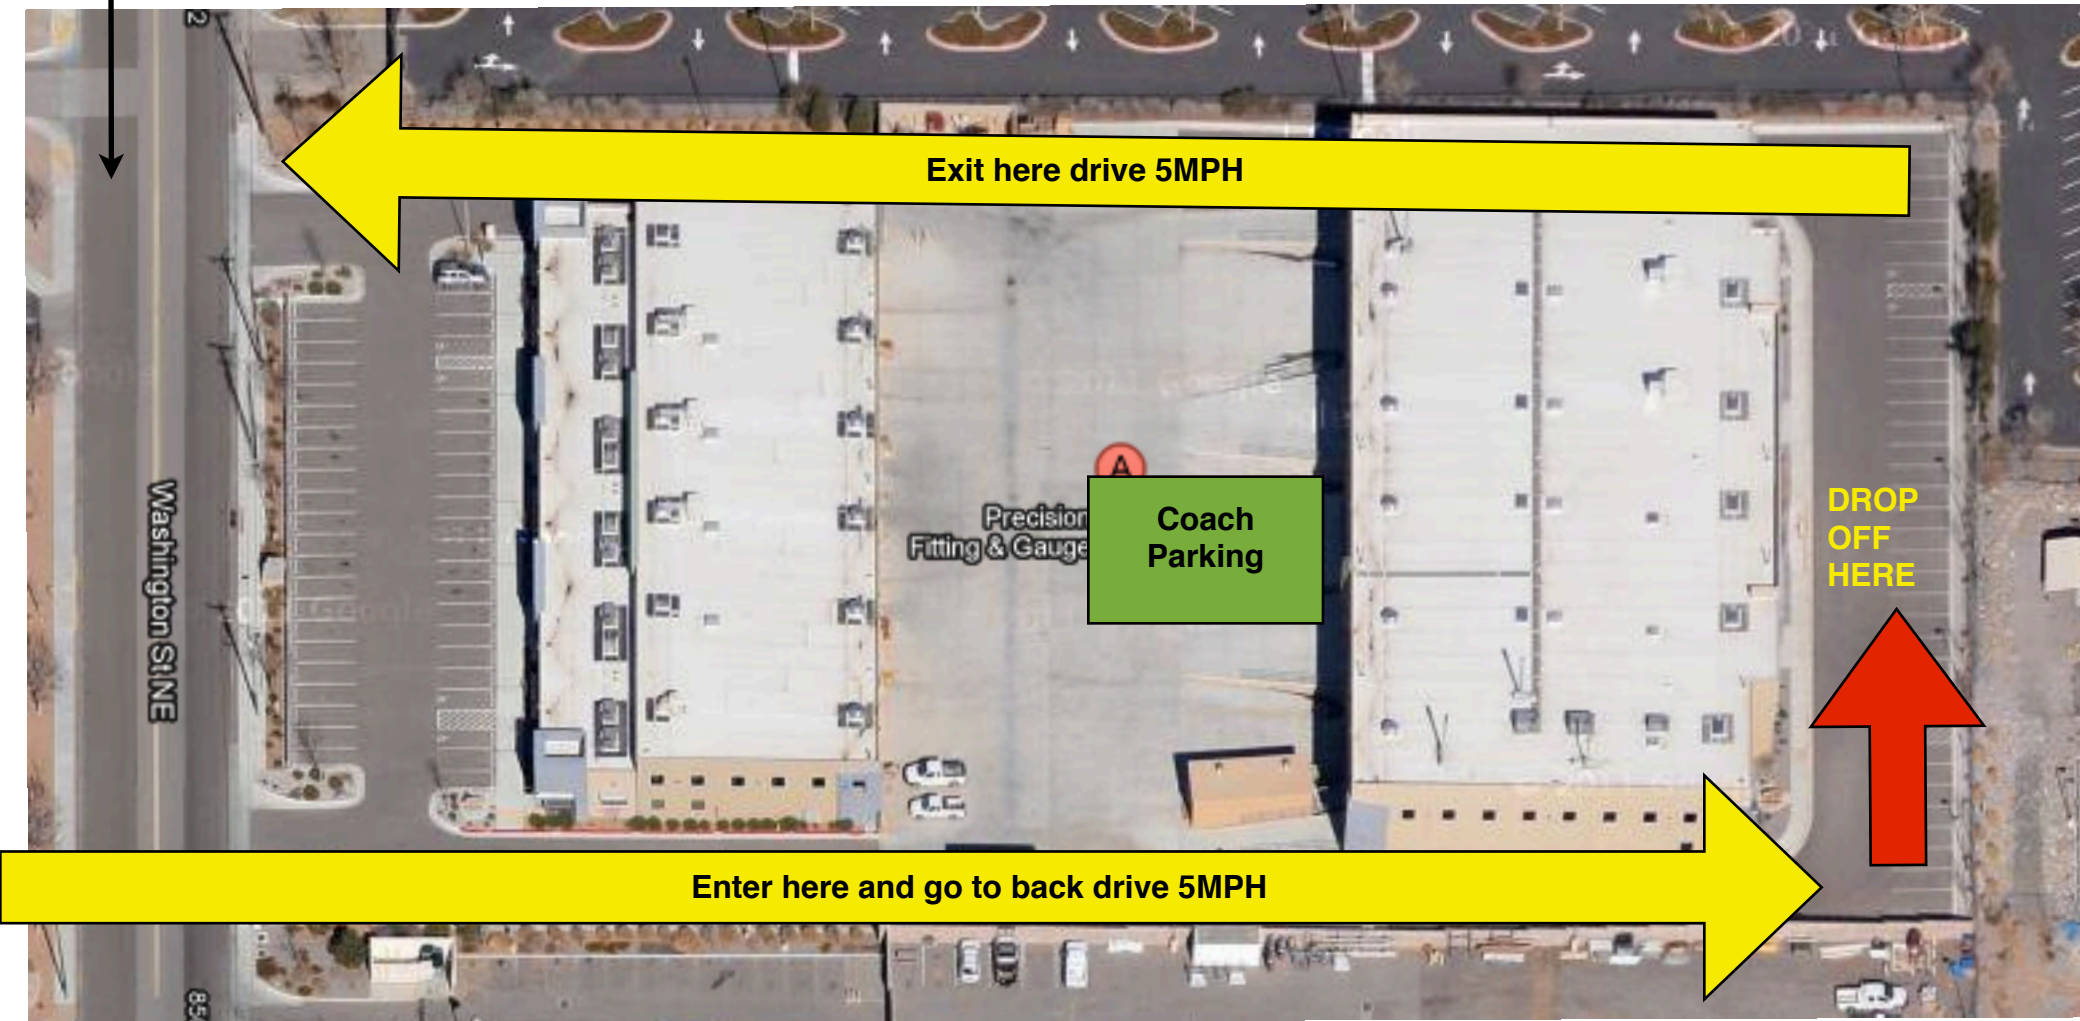

Coming from Alameda

Drop off instructions: Please enter through the South entrance and exit through the North entrance. See below. We are only able to use 12 parking spaces in front of our building near the red arrow. If that area is full you will need to park out on the street near curb on Washington or neighboring roads.

Exit here drive 5MPH

Coach Parking

DROP OFF HERE

Enter here and go to back drive 5MPH